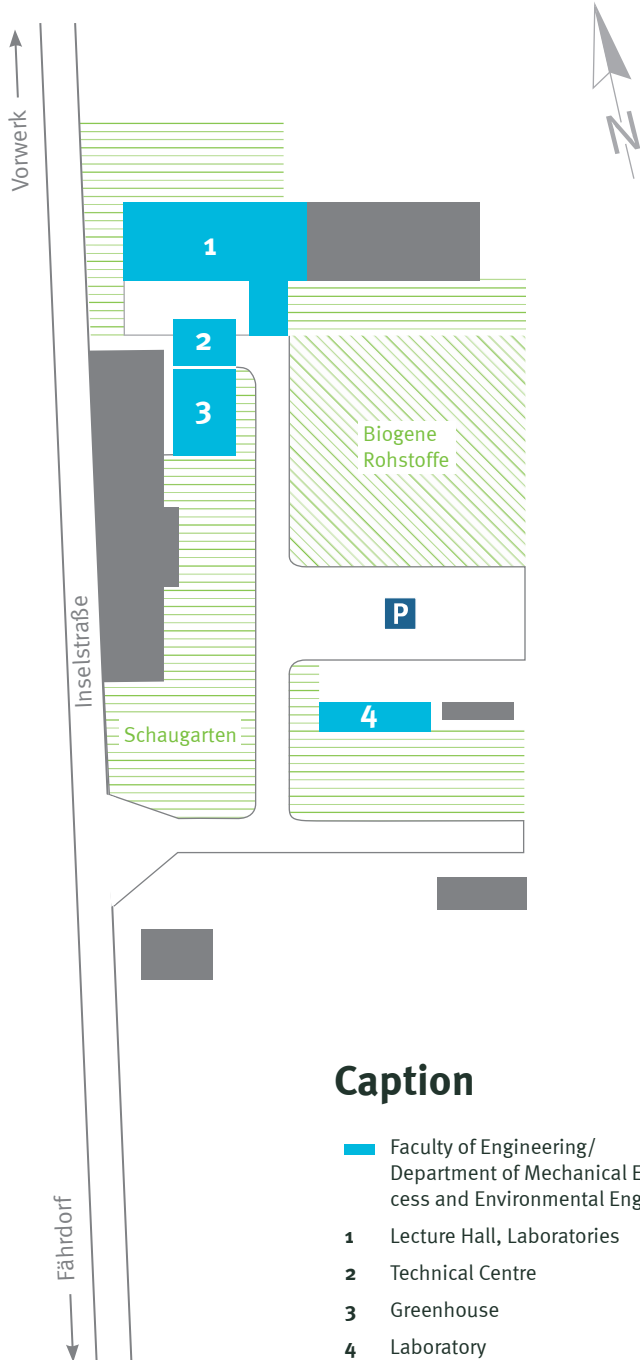

# Map of Campus Malchow/Insel Poel

## Caption

- Faculty of Engineering/  
Department of Mechanical Engineering/Pro-  
cess and Environmental Engineering
- 1** Lecture Hall, Laboratories
- 2** Technical Centre
- 3** Greenhouse
- 4** Laboratory